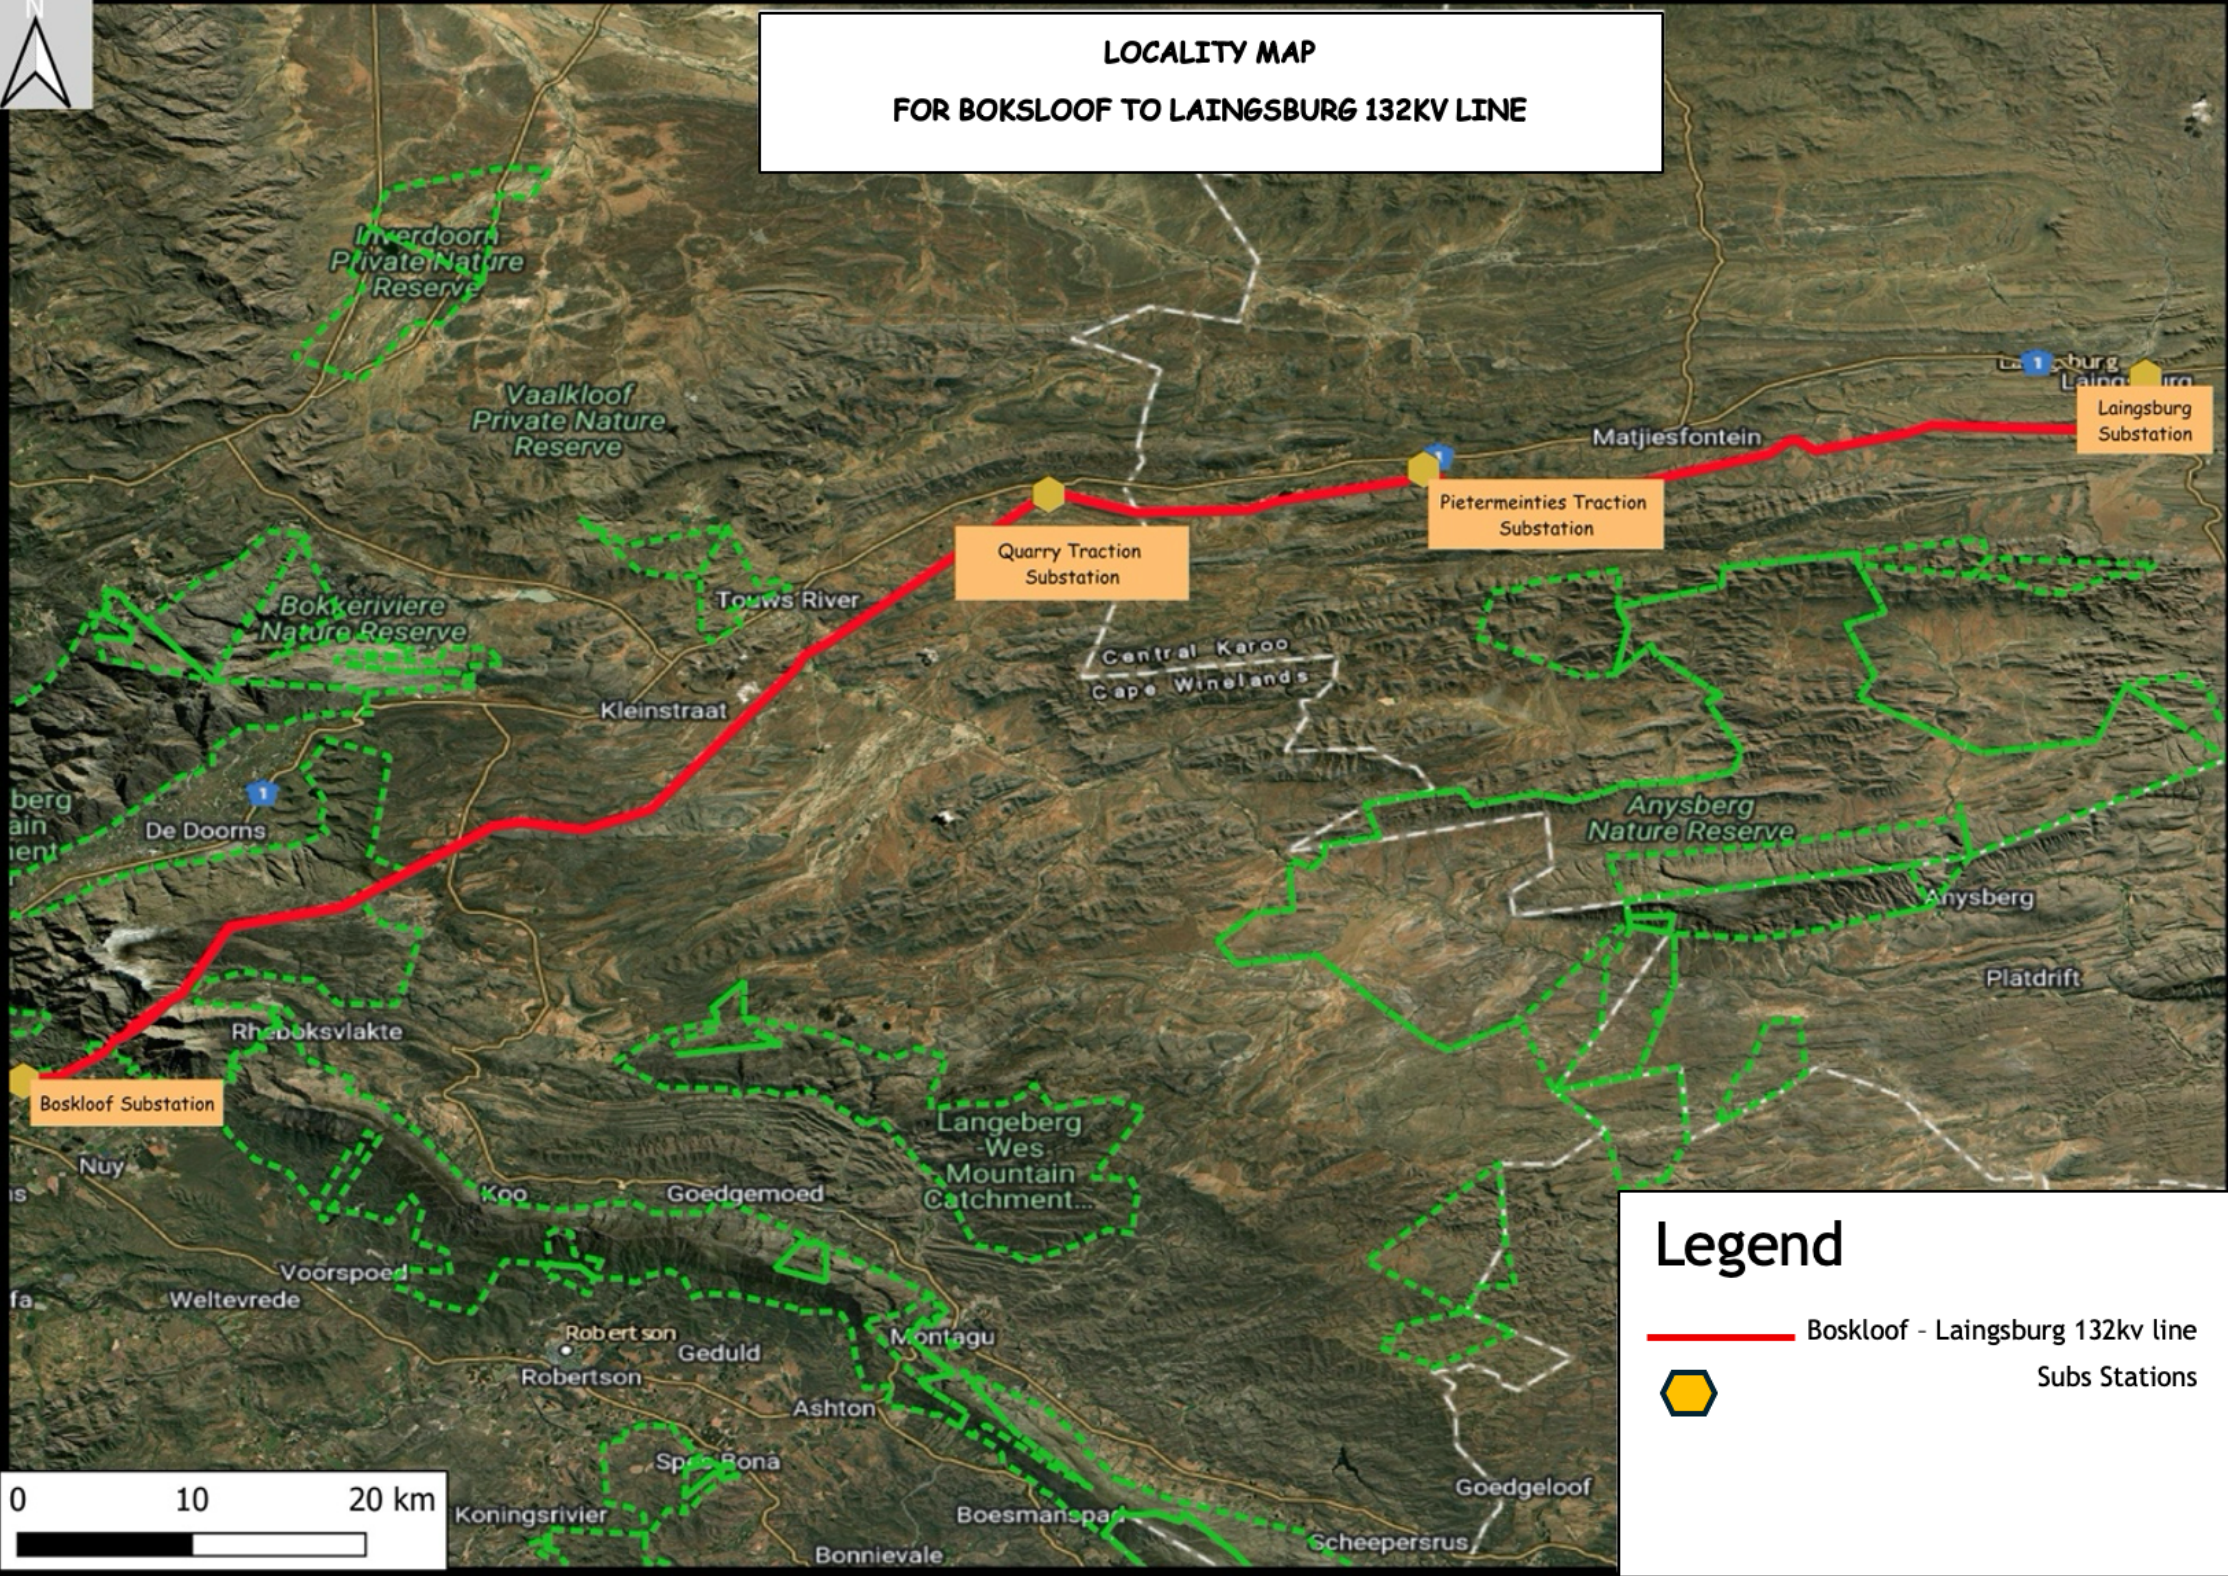

LOCALITY MAP FOR BOKSLOOF TO LAINGSBURG 132KV LINE

Legend

-  Boksloof - Laingsburg 132kv line
-  Subs Stations